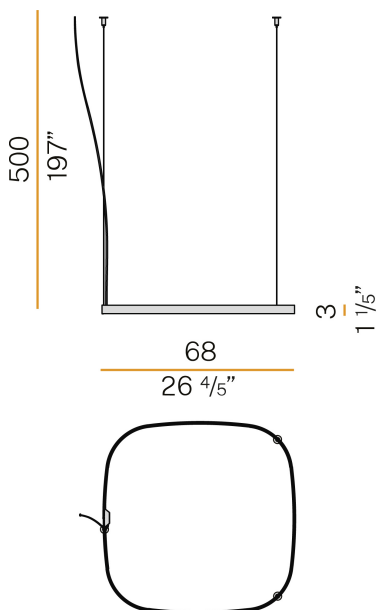

### Data sheet

CODE	M03202.075.0410
SYSTEM POWER CONSUMPTION	34W
EFFICACY	89.97lm/W
LIGHT SOURCE	LED
LIGHT SOURCE LIFETIME	L70 (B50) 60.000h
COLOUR TEMPERATURE	3000K Ra>90
LIGHT DISTRIBUTION	diffused
POWER SUPPLY	24V DC
DRIVER	remote not included
NOMINAL LUMINOUS FLUX	4252lm
LUMEN OUTPUT	3059lm
EFFICIENCY	71.9%
WEIGHT	1,21 Kg
PROTECTION DEGREE	IP20
COLOUR TOLLERANCES	SDCM 3
PACKING DIMENSIONS (CM)	83,0 x 83,0 x 10,0

### Technical drawing

### Polar diagram